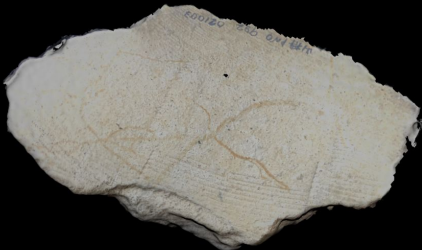

Table 27

Name  
 Archae. Fragm.  
 Type  
 Archeo. Fragm.  
 Reference culture:  
 Kofun/Yayoi  
 Position:  
 岡山市埋蔵文化財センター  
 Acquisition date:  
 14/08/2019

Internal Classification  
 Beta01N/P/Q/R  
 Software:  
 SSVV  
 Number of points::  
 - - -  
 Algorithm:  
 CMSV  
 Operator:  
 Rosaria Vitolo

Zammochi n5  
 Beta01N

Tatetsuki n8  
 Beta01P

Zammochi n5  
 Beta01Q

Tatetsuki n5  
 Beta01R